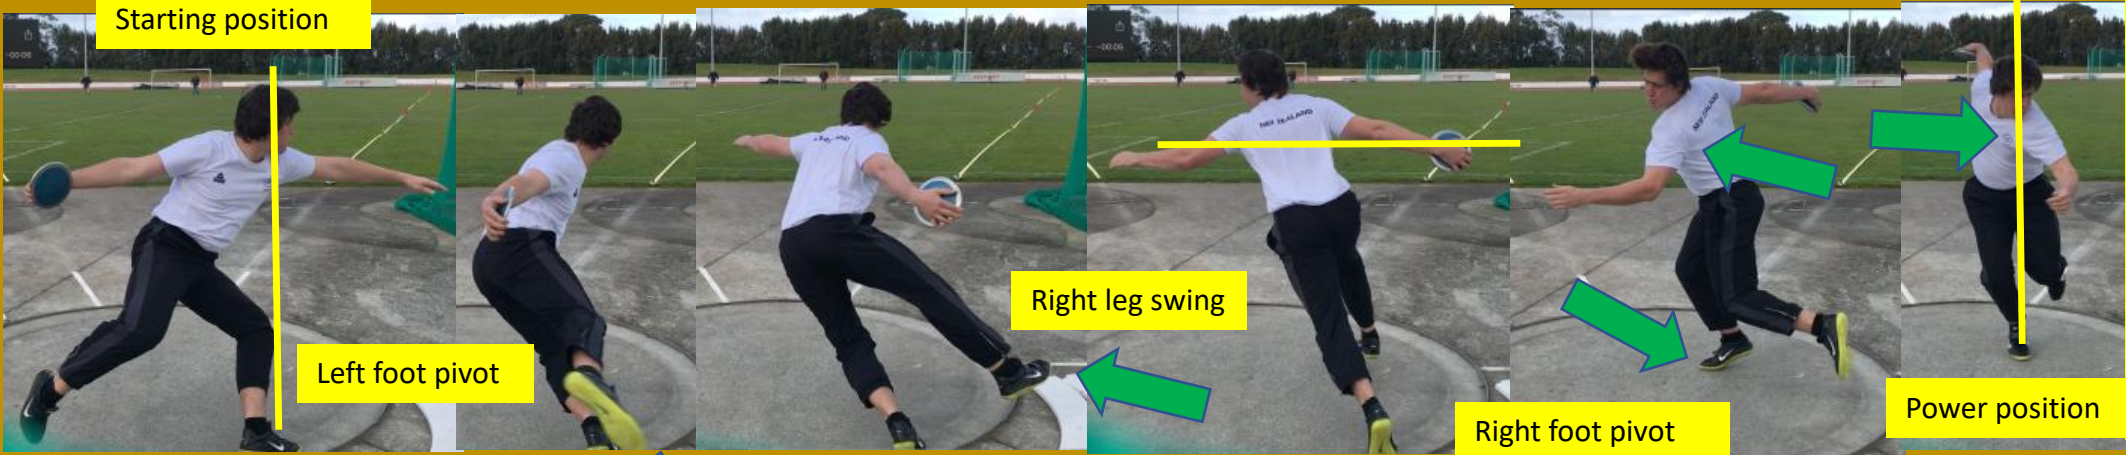

Entry

Preliminary swing

Starting position

Left foot pivot

Right leg swing

Right foot pivot

Power position

**Connor  
BELL**  
**69,67m**  
INTERESTING  
OBSERVATION  
POINTS