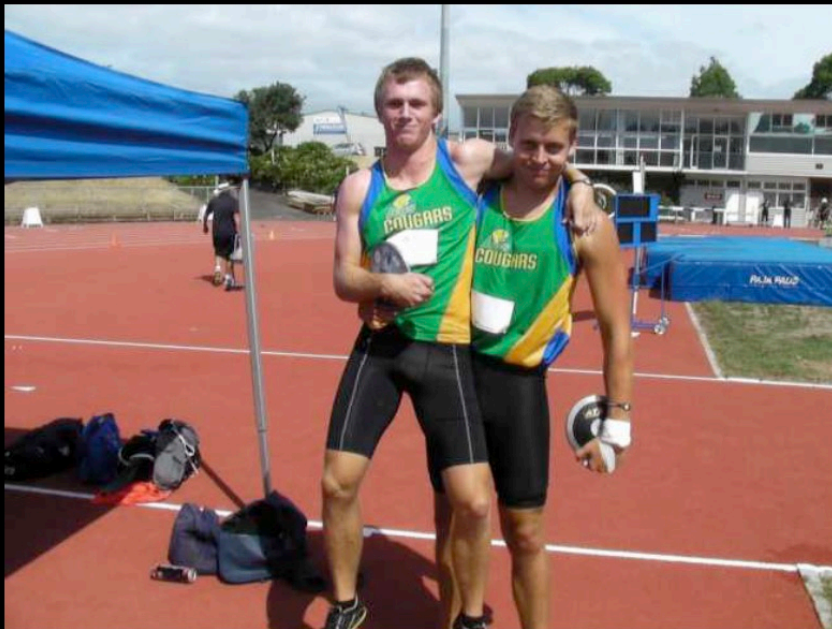

PARKINSON Alexander

Born 1994

Club : North Harbour Auckland

Coach : Didier POPPE

2,00m – 107kg

NZL Under 20 champs 2013 5th

PB : 1,75kg **47,85m** 2kg **42,34m**