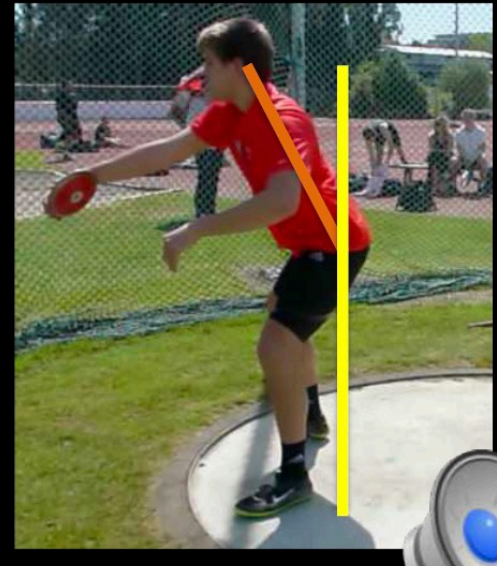

1,95m 120kg

NZL Under 20 champion 2013

PB 1,5kg **58,47m** 1,75kg **51,44m**

2kg **47,55m**

Youth World Ranking Discus 2013 13th

Samiuela ULUFONUA

PRELIMINARY SWING AND ENTRY

Richard CALLISTER

Alexander PARKINSON

STARTING POSITION and PRELIMINARY SWING 1

PRELIMINARY SWING 2

Wide knees posture

Good "T" postures

PRELIMINARY SWING : MAXIMUM TWIST

Over extension shoulder / hip

Bent arm