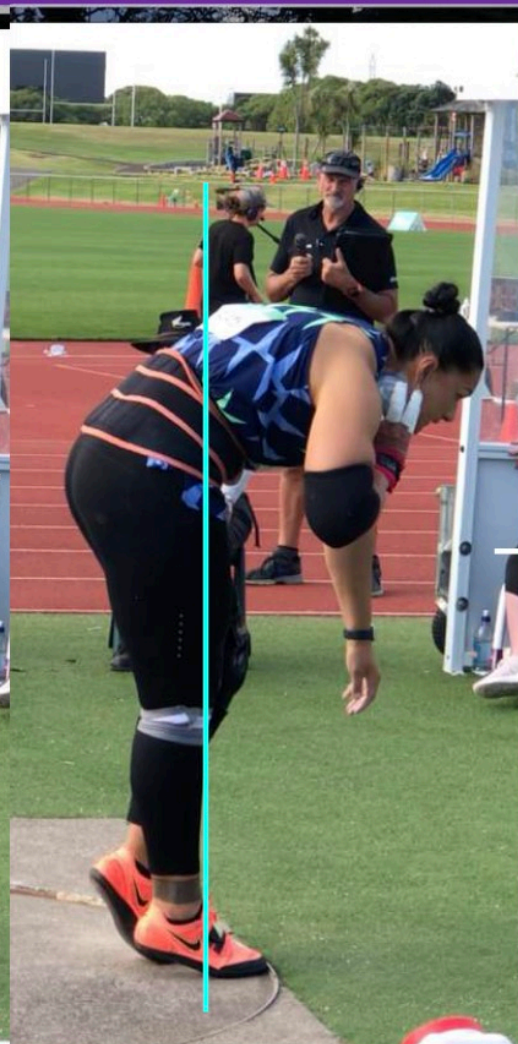

Valérie ADAMS 19,65m 27-02-2021 Waitakere

**PREPARATION
PHASE**

**STARTING
POSITION 1**

Move onto the right leg

**STARTING
POSITION 2**

**Trunk starts bending
Left leg extending back**

Valérie ADAMS 19,65m 27-02-2021 Waitakere

PREPARATION PHASE

Trunk starts bending
Left leg extending back

STARTING POSITION 3

Left leg coming back under the trunk

PREPARATION PHASE

Valérie ADAMS 19,65m 27-02-2021 Waitakere

THE GLIDE

Left leg coming back under the trunk

Up rising on the right leg "Timmermann start"

STARTING POSITION 4 "Crouch"

Extension of the left leg

Valérie ADAMS 19,65m 27-02-2021 Waitakere

THE GLIDE

Extension of the left leg

"Roll on heel" start

Full extension of both legs

Valérie ADAMS 19,65m 27-02-2021 Waitakere

THE GLIDE

SUSPENSION

POWER POSITION

left foot landing

As a visitor to this web site you have had a free complimentary access to a part of this document. The full document is reserved only for members . To become a "life" member and have full unlimited access to all the documents in this blog , follow instructions on the welcome page....and enjoy !