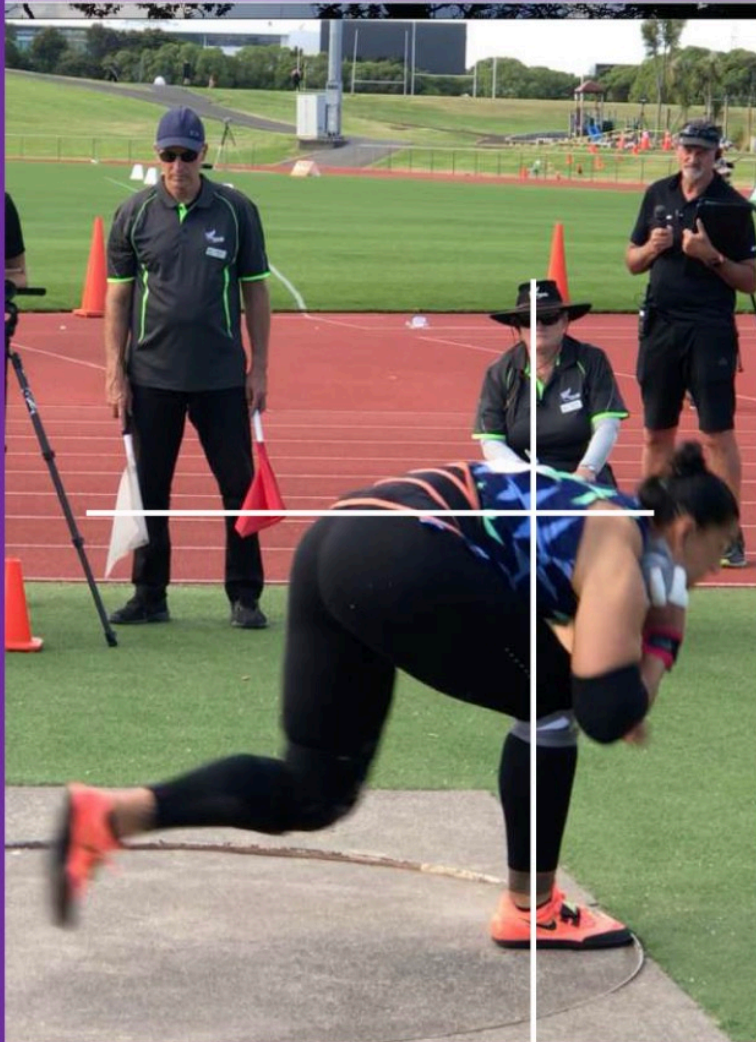

Valérie ADAMS 19,65m 27-02-2021 Waitakere

**PREPARATION
PHASE**

**STARTING
POSITION 1**

Move onto the right leg

**STARTING
POSITION 2**

**Trunk starts bending
Left leg extending back**

Valérie ADAMS 19,65m 27-02-2021 Waitakere

PREPARATION PHASE

Trunk starts bending
Left leg extending back

STARTING POSITION 3

Left leg coming back under the trunk

PREPARATION PHASE

Valérie ADAMS 19,65m 27-02-2021 Waitakere

THE GLIDE

Left leg coming back under the trunk

Up rising on the right leg "Timmermann start"

STARTING POSITION 4 "Crouch"

Extension of the left leg

Valérie ADAMS 19,65m 27-02-2021 Waitakere

THE GLIDE

Extension of the left leg

"Roll on heel" start

Full extension of both legs

Valérie ADAMS 19,65m 27-02-2021 Waitakere

THE GLIDE

SUSPENSION

POWER POSITION

left foot landing

As a visitor to this web site you have had a free complimentary access to a part of this document. The full document is reserved only for members . To become a "life" member and have full unlimited access to all the documents in this blog , follow instructions on the welcome page....and enjoy !