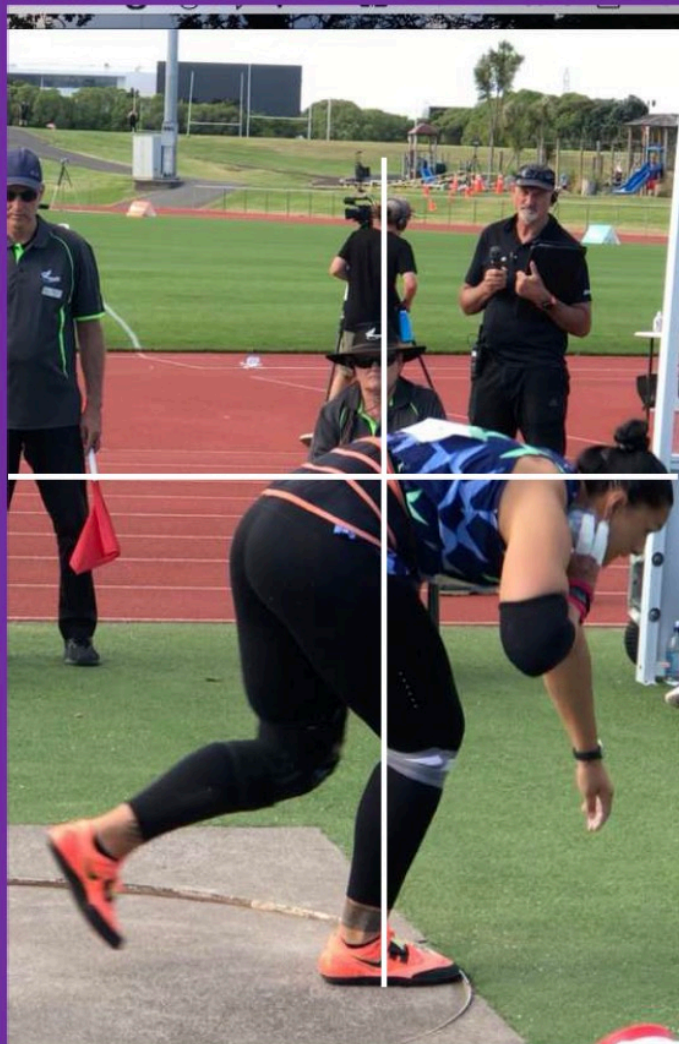

Valérie ADAMS 19,65m 27-02-2021 Waitakere

**PREPARATION
PHASE**

**STARTING
POSITION 1**

Move onto the right leg

**STARTING
POSITION 2**

**Trunk starts bending
Left leg extending back**

Valérie ADAMS 19,65m 27-02-2021 Waitakere

PREPARATION PHASE

Trunk starts bending
Left leg extending back

STARTING POSITION 3

Left leg coming back under the trunk

PREPARATION PHASE

Valérie ADAMS 19,65m 27-02-2021 Waitakere

THE GLIDE

Left leg coming back under the trunk

Up rising on the right leg "Timmermann start"

STARTING POSITION 4 "Crouch"

Extension of the left leg

Valérie ADAMS 19,65m 27-02-2021 Waitakere

THE GLIDE

Extension of the left leg

"Roll on heel" start

Full extension of both legs

Valérie ADAMS 19,65m 27-02-2021 Waitakere

THE GLIDE

SUSPENSION

POWER POSITION

left foot landing

As a visitor to this web site you have had a free complimentary access to a part of this document. The full document is reserved only for members . To become a "life" member and have full unlimited access to all the documents in this blog , follow instructions on the welcome page....and enjoy !